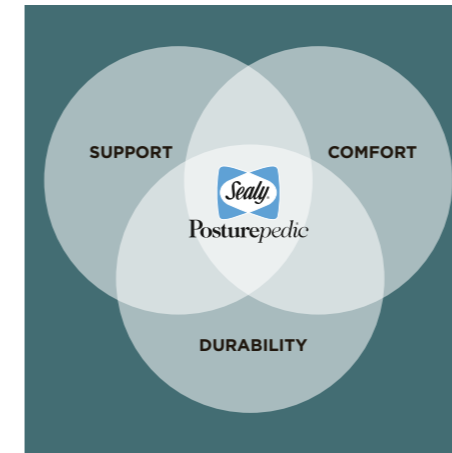

WHY SEALY?

Sealy is Australia's favourite mattress brand. We've been in the business of beds in Australia since 1923 and offer the perfect blend of support, comfort and durability.